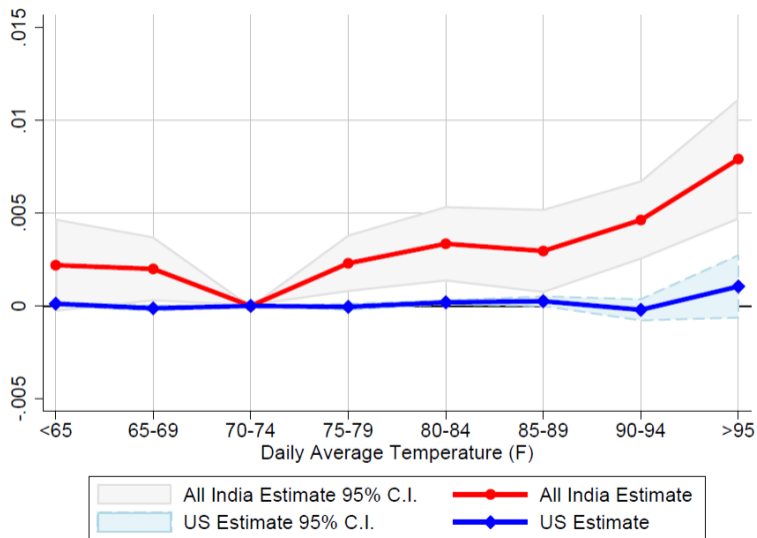

The Wealth of People: From Individual Poverty to Macro Growth

JADE-CEPR-TIME CONFERENCE ON ECONOMIC DEVELOPMENT

Robin Burgess (LSE)

March 31, 2023

Figure 1: Estimated Impact of Daily Temperature on Log All-Age Mortality Rates in India and the United States