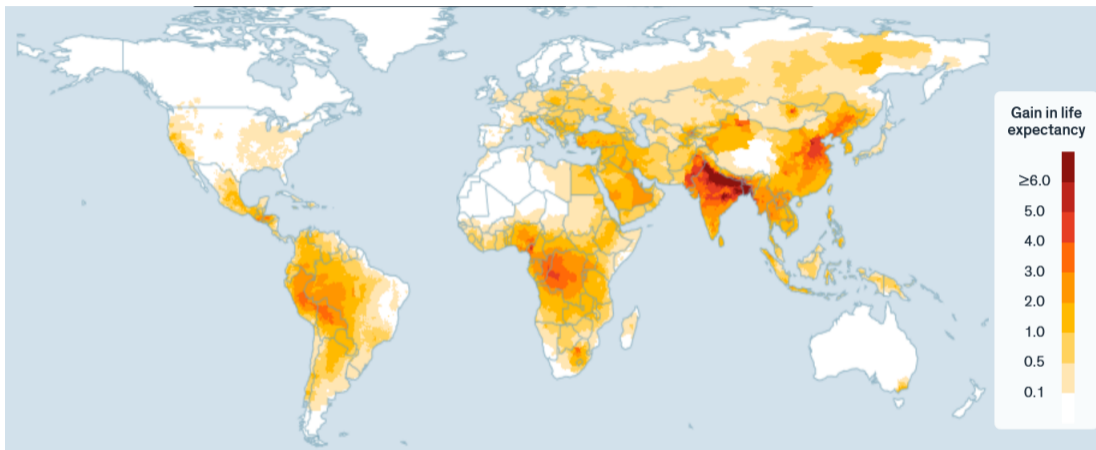

The Wealth of People: From Individual Poverty to Macro Growth

JADE-CEPR-TIME CONFERENCE ON ECONOMIC DEVELOPMENT

Robin Burgess (LSE)

March 31, 2023

Figure 1: Estimated Impact of Daily Temperature on Log All-Age Mortality Rates in India and the United States

MDGs
2000

SDGs
2015

Tree cover in 2000 and Forest loss 2001-20

2000

2019